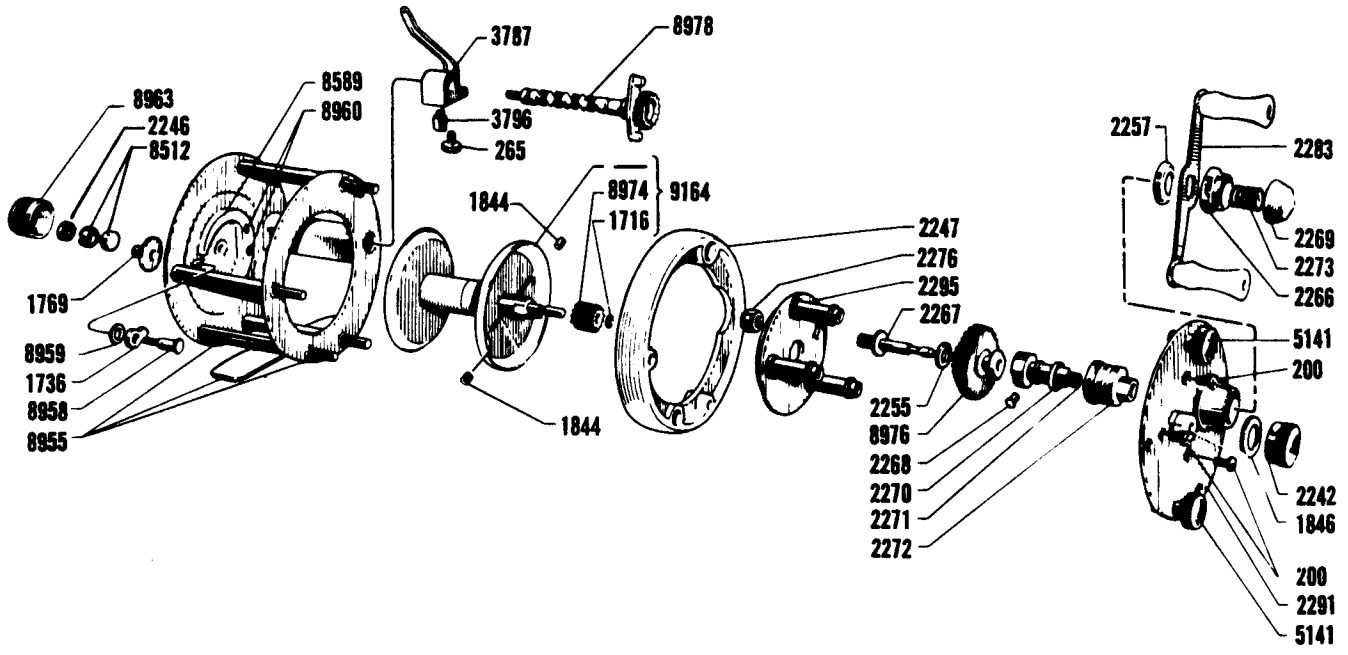

garcia

AMBASSADEUR 1750

garcia

AMBASSADEUR 2000-2050

2000 (Second Series) and 2050

Items in red are for 2050

Top drawing represents the latest version of the two reels. The difference between the two series may be determined by the carriage screw nut (2234) which is found on the first series only.