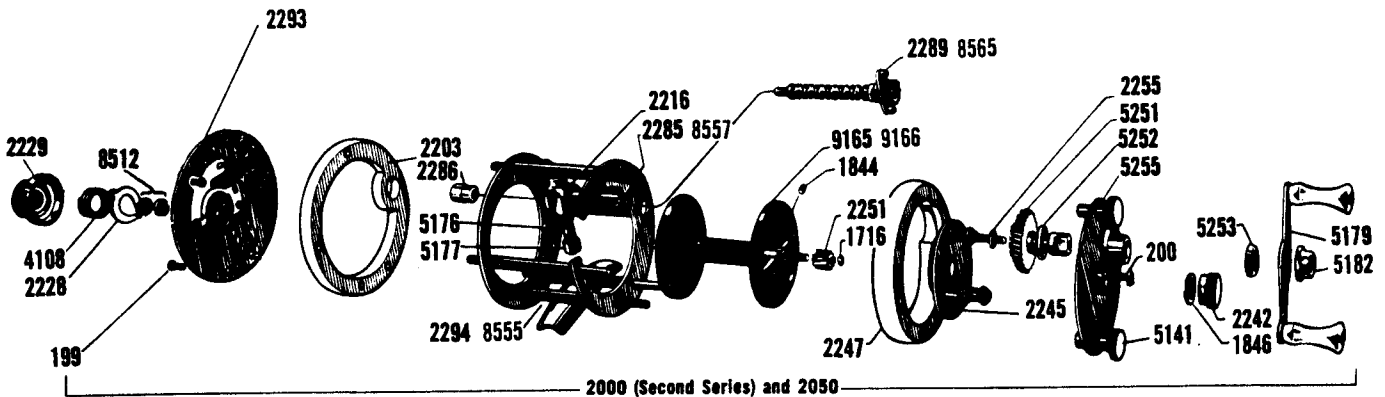

garcia

AMBASSADEUR 1750

garcia

AMBASSADEUR 2000-2050

2000 (Second Series) and 2050

Items in red are for 2050

Top drawing represents the latest version of the two reels. The difference between the two series may be determined by the carriage screw nut (2234) which is found on the first series only.